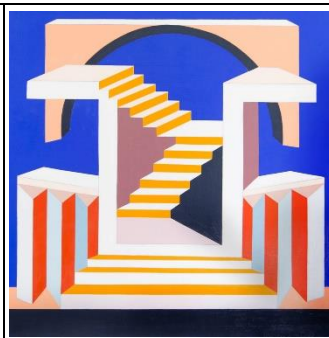

19 KAREN

contemporary artspace

JASMINE MANSBRIDGE

Solo Show: 'YOUR TURN FOR THE MOON'

ARTIST STATEMENT

"No-Time is-never/never but also everywhere/everywhere is forever/no-time is forever" Josef Albers.

"If you really think about time, think of it as the thread which underpins our entire human existence.

Time is everything. Everything time gives, it takes away.

The show title, Your turn for the moon, references the passing of time. If you think of time on a global scale, i.e the rising and setting of the sun, then you get the feeling that our lives are actually just one long day. That we humans compartmentalised time like this, it is how we have chosen to perceive and break down time.