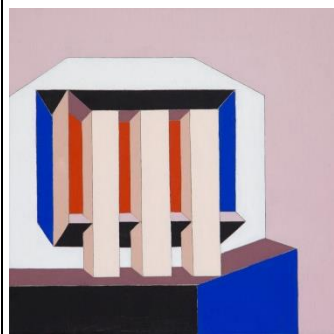

# 19 KAREN

contemporary artspace

**JASMINE MANSBRIDGE**  
**WHEN TIME COLLIDES**

Acrylic on linen  
92 x 92 cm  
\$3100 AUD

**JASMINE MANSBRIDGE**  
**DIVIDE OF THOUGHTS & TIME**

Acrylic on linen  
92 x 92 cm  
\$3100 AUD

**JASMINE MANSBRIDGE**  
**THE FUTURE IS BRIGHT**

Acrylic on linen  
40 x 40 cm  
\$1800 AUD

**JASMINE MANSBRIDGE**  
**THE EPIPHANY (FAITH TIME)**

Acrylic on linen  
40 x 40 cm  
\$1800 AUD

**JASMINE MANSBRIDGE**  
**SOMEHOW (WE STACK UP)**