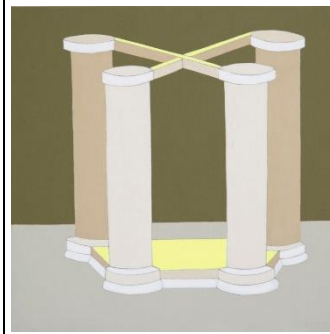

# 19 KAREN

contemporary artspace

**JASMINE MANSBRIDGE**  
**WHEN TIME COLLIDES**

Acrylic on linen  
92 x 92 cm  
\$3100 AUD

**JASMINE MANSBRIDGE**  
**DIVIDE OF THOUGHTS & TIME**

Acrylic on linen  
92 x 92 cm  
\$3100 AUD

**JASMINE MANSBRIDGE**  
**THE FUTURE IS BRIGHT**

Acrylic on linen  
40 x 40 cm  
\$1800 AUD

**JASMINE MANSBRIDGE**  
**THE EPIPHANY (FAITH TIME)**

Acrylic on linen  
40 x 40 cm  
\$1800 AUD

**JASMINE MANSBRIDGE**  
**SOMEHOW (WE STACK UP)**