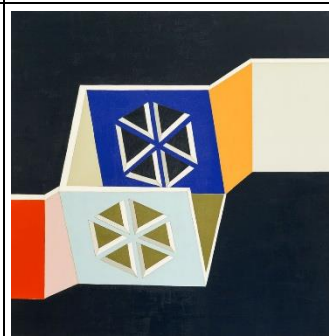

19 KAREN

contemporary artspace

JASMINE MANSBRIDGE

Solo Show: 'YOUR TURN FOR THE MOON'

ARTIST STATEMENT

"No-Time is-never/never but also everywhere/everywhere is forever/no-time is forever" Josef Albers.

"If you really think about time, think of it as the thread which underpins our entire human existence.

Time is everything. Everything time gives, it takes away.

The show title, Your turn for the moon, references the passing of time. If you think of time on a global scale, i.e the rising and setting of the sun, then you get the feeling that our lives are actually just one long day. That we humans compartmentalised time like this, it is how we have chosen to perceive and break down time.