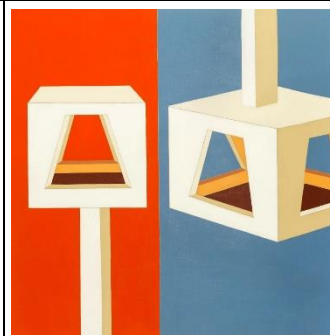

JASMINE MANSBRIDGE
WHEN TIME COLLIDES

JASMINE MANSBRIDGE
DIVIDE OF THOUGHTS & TIME

Acrylic on linen
92 x 92 cm
$3100 AUD