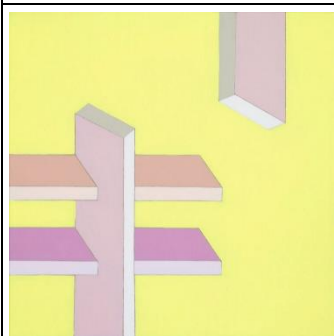

Acrylic on linen
40 x 40 cm
$1800 AUD